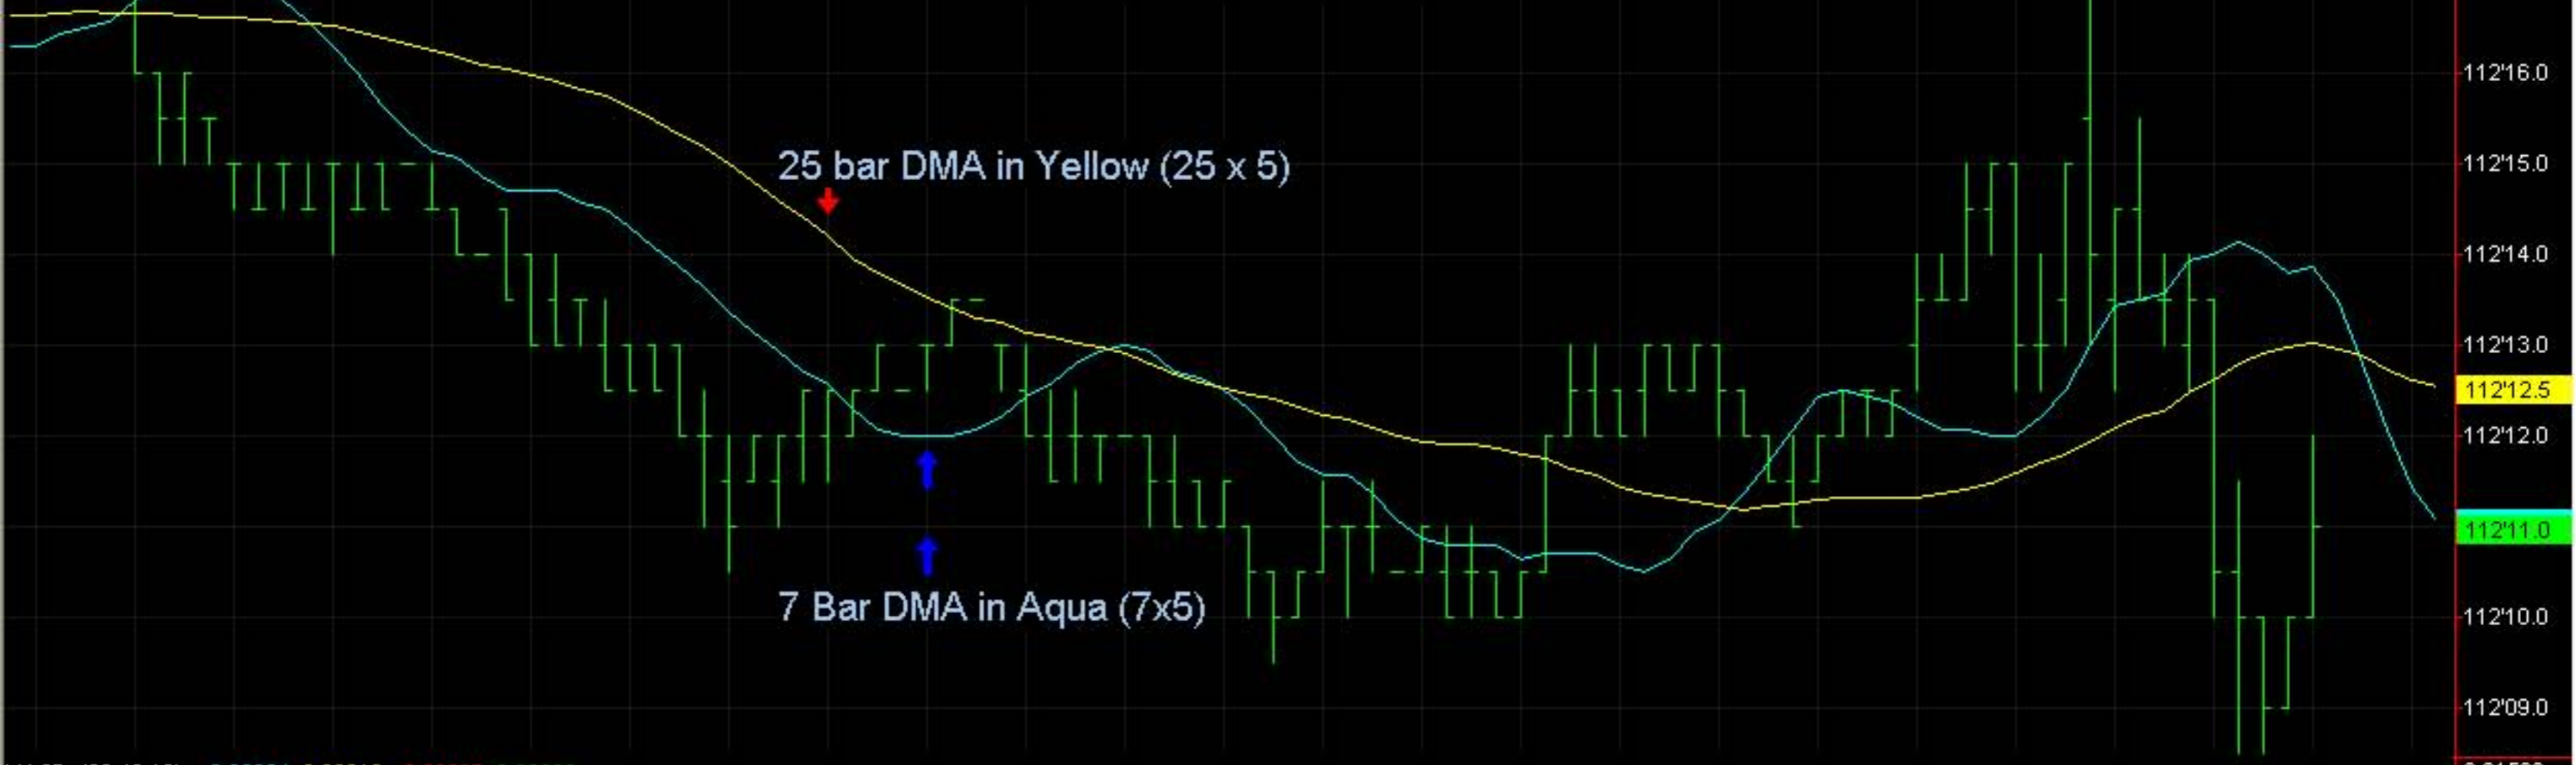

5 minute bar chart TYZ04

25 bar DMA in Yellow (25 x 5)

7 Bar DMA in Aqua (7x5)

10 bar MACD Difference don't concern yourself with this

20 bar MACD in Aqua

40 bar MACD in Yellow

7 bar Detrend