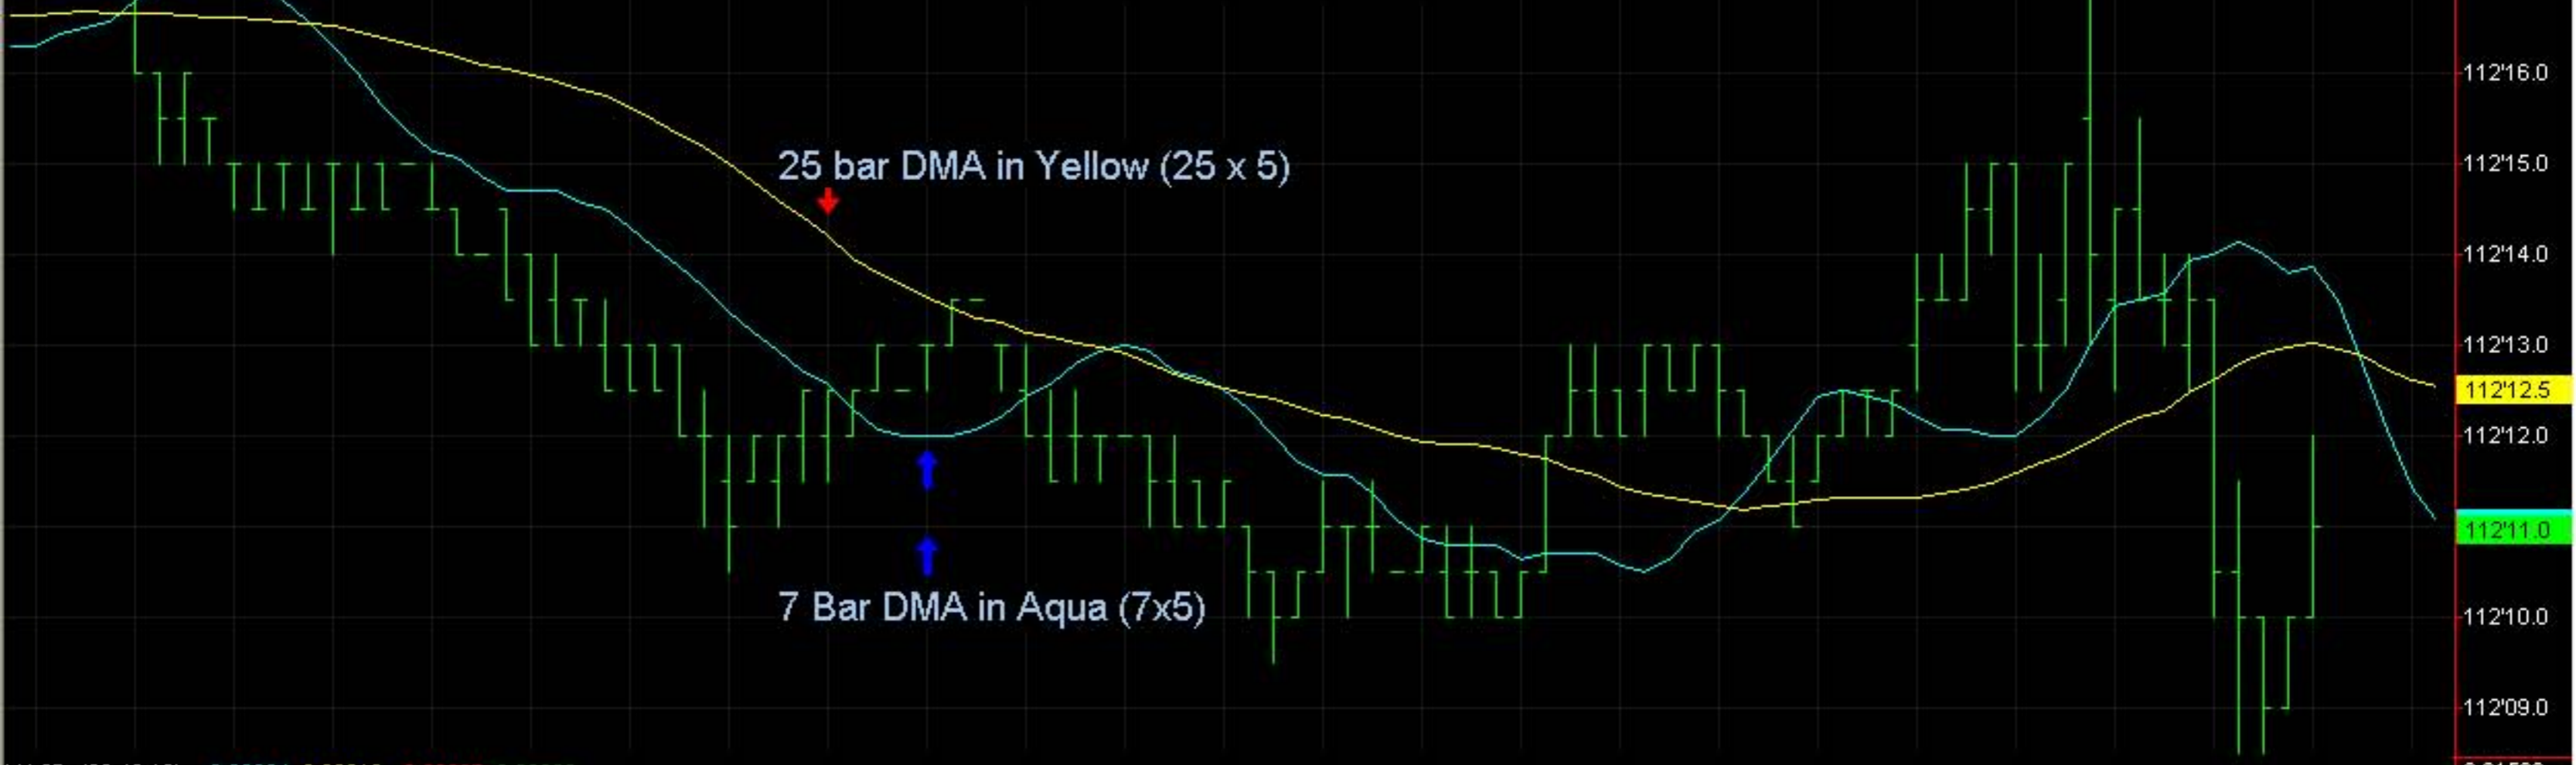

### 5 minute bar chart TYZ04

25 bar DMA in Yellow (25 x 5)

7 Bar DMA in Aqua (7x5)

10 bar MACD Difference don't concern yourself with this

20 bar MACD in Aqua

40 bar MACD in Yellow

7 bar Detrend